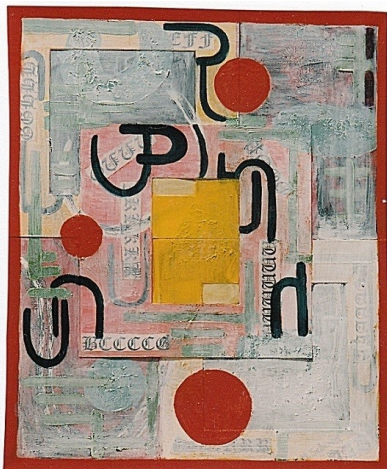

Eliza Schmid, *Abstract with Gothic Letters*
oil on canvas collage