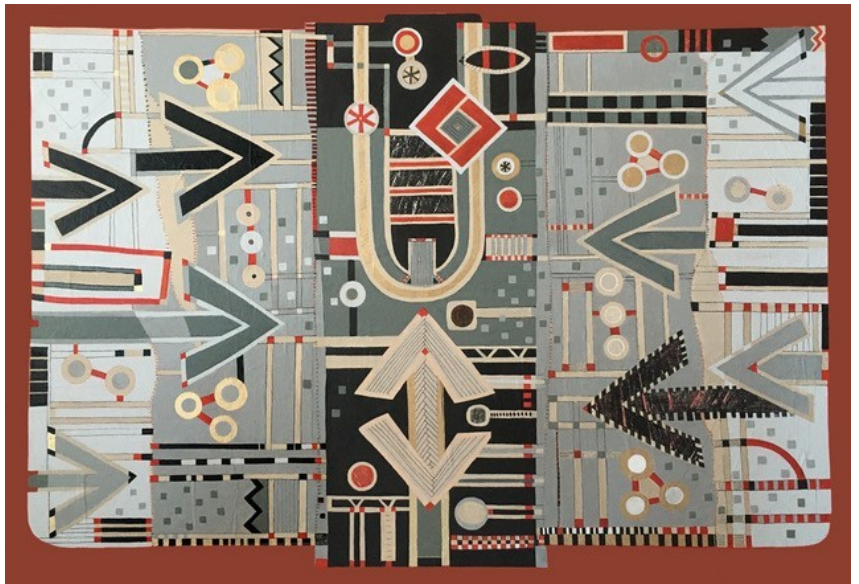

Carol Adamec